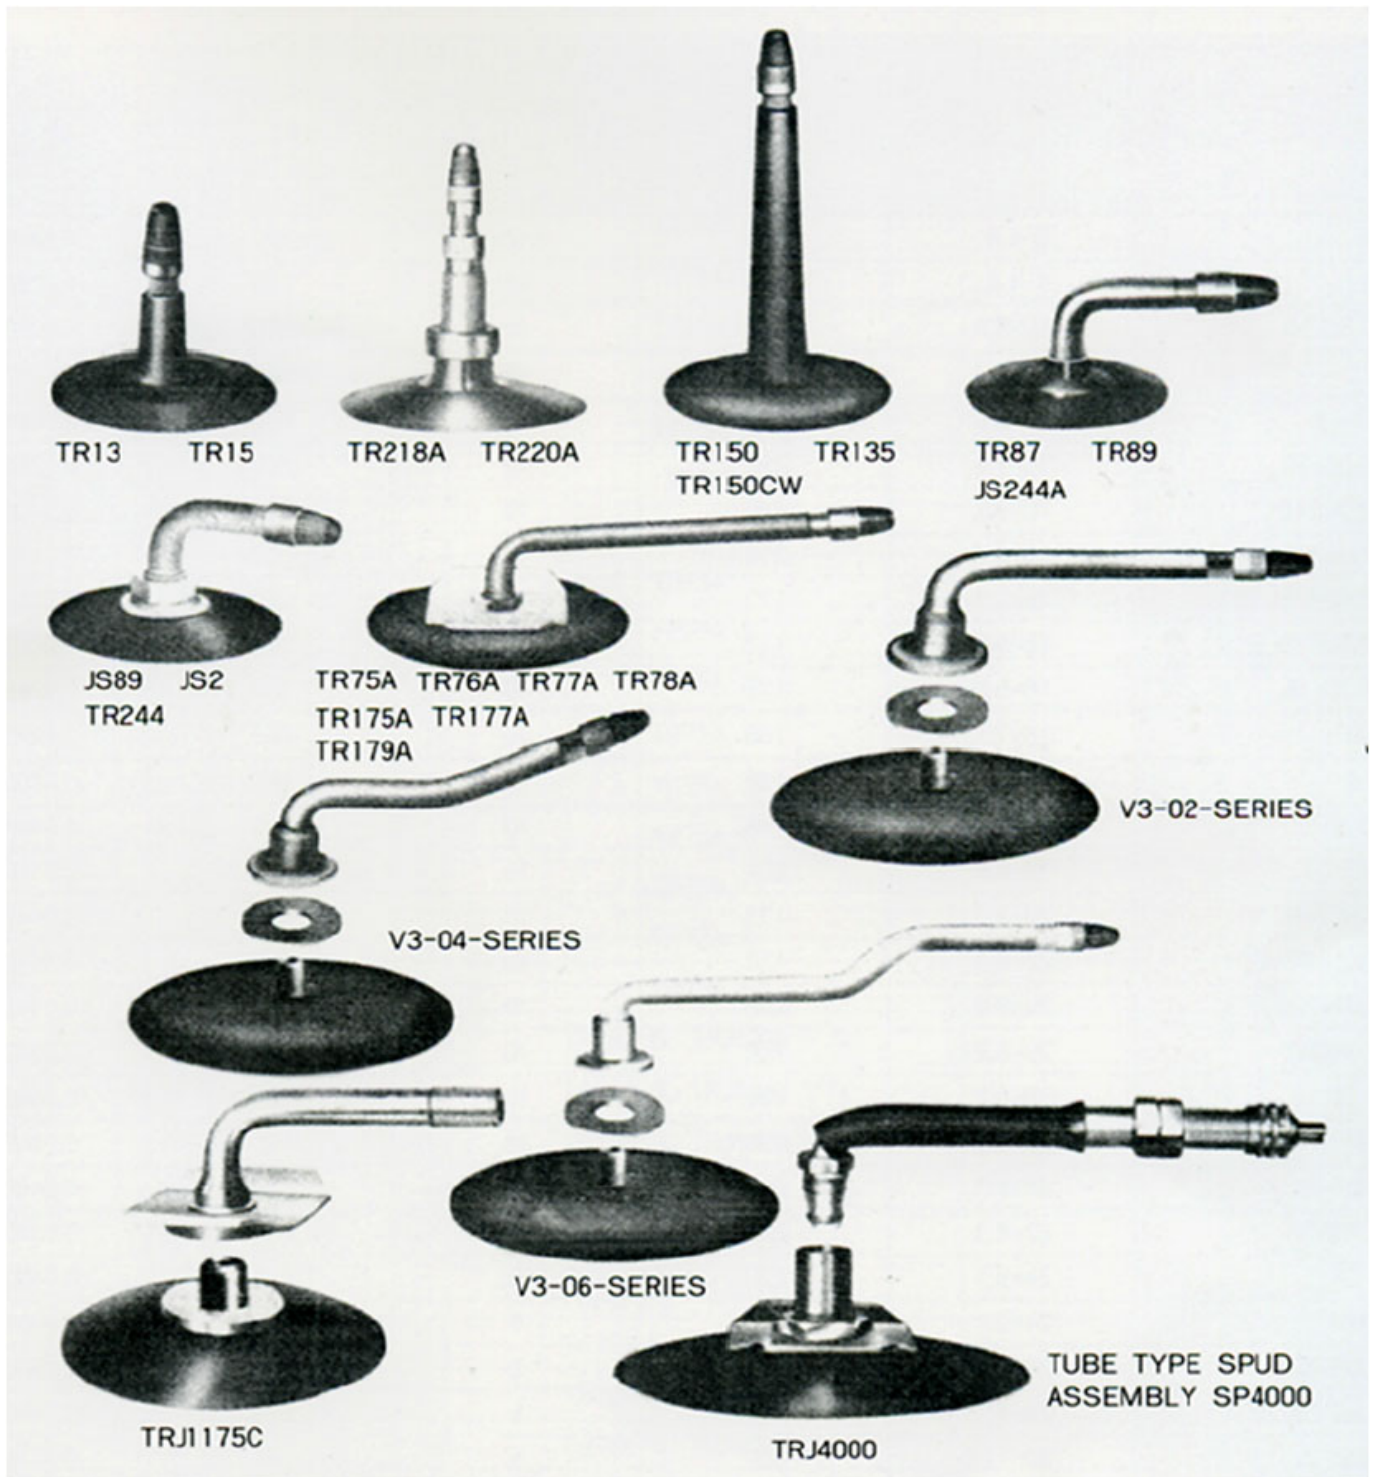

CALL US! +86-532-86157693

EMAIL US! INFO@DONGAHTUBE.COM

DONGAH HISTORY

1971 Establishment of company

1974 the virgin export of automobile Inner-tubes

1975 Licensed for Export and Import(No. 750893)

1982 Movement of Factory and head office to Yusansi, Yangsa (present location)

1990 Establishment of Cheongchon Culture Foundation

1997 QS 9000 certified (Taeyang Plant)

2003 Electric Insulator Plant established

2004 Qingdao China Tube Plant established

2005 Press Plant established

2009 Acquisition of DTR VMS(UK)

2011 MF Battery Division (Ulsan Plant) established